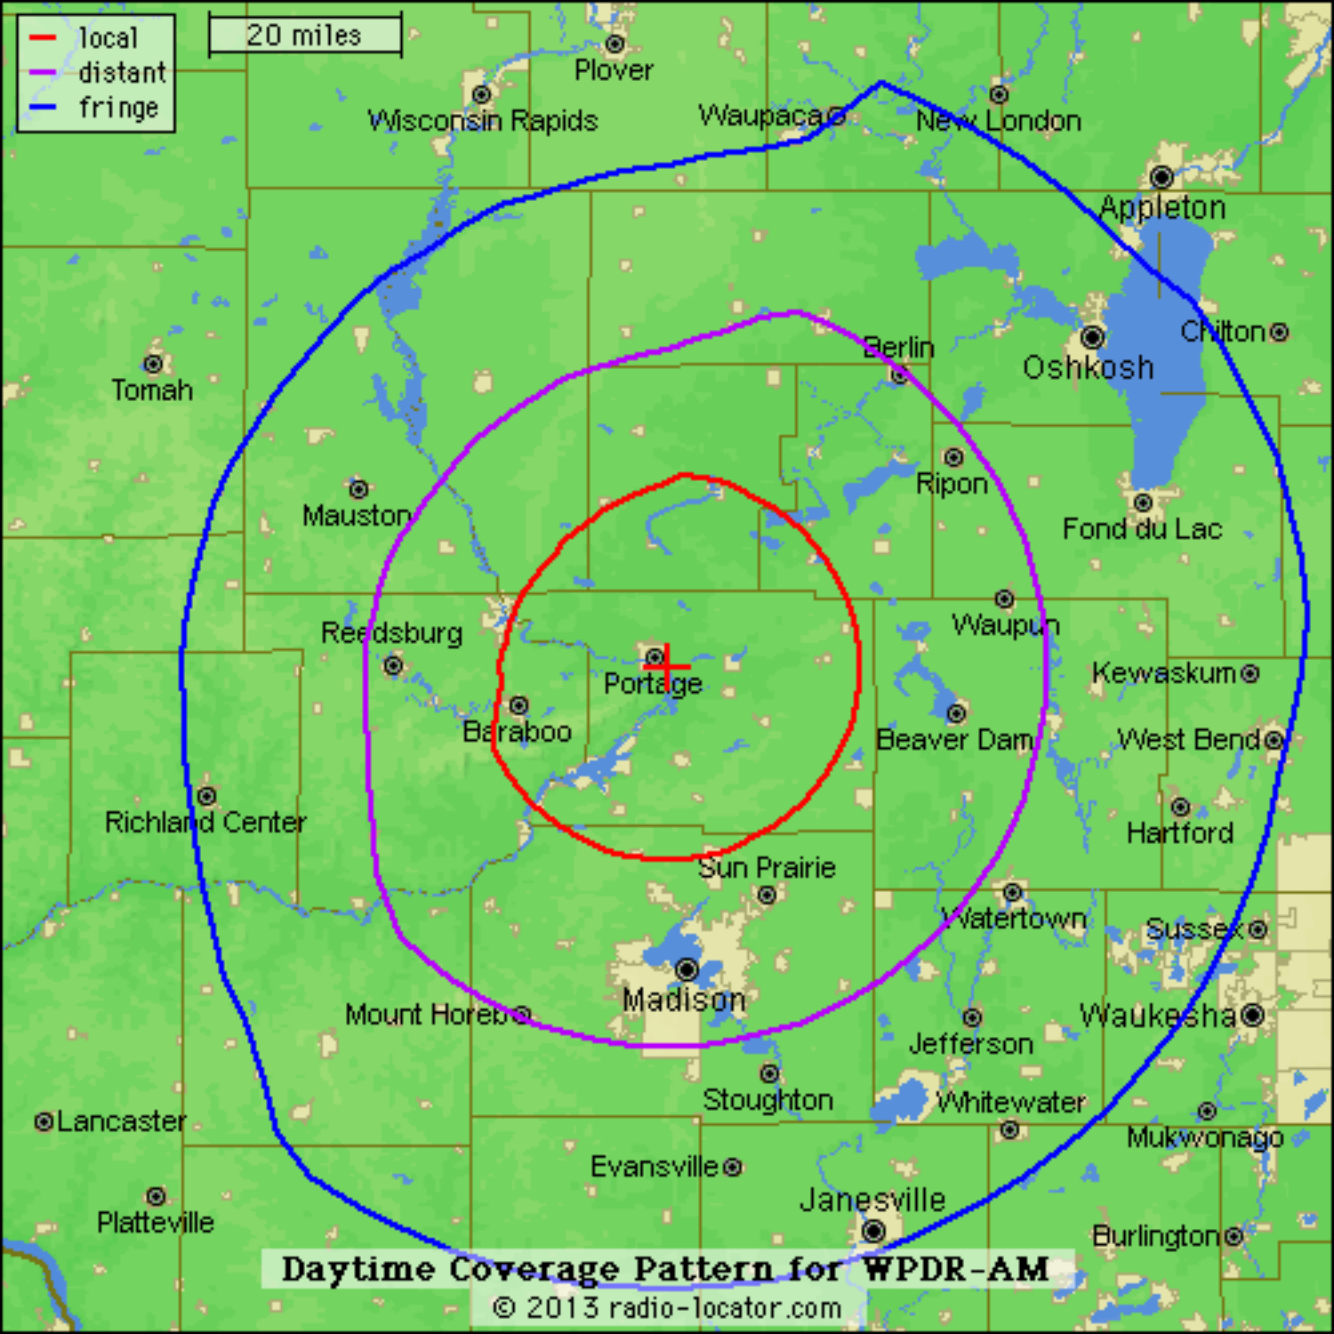

- local
- distant
- fringe

20 miles

**Daytime Coverage Pattern for WPDR-AM**